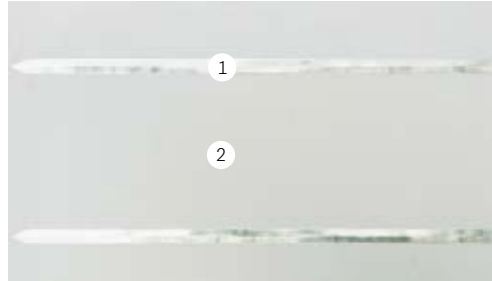

ZENITH DOORGLASS

A Contemporary, Minimalist Design With Simple V-Groove Lines

ZENITH DOORGLASS

A Contemporary, Minimalist Design With Simple V-Groove Lines

PRIVACY: 8/10

1. V-Groove
2. Frosted Glass

22x64
3100ZE