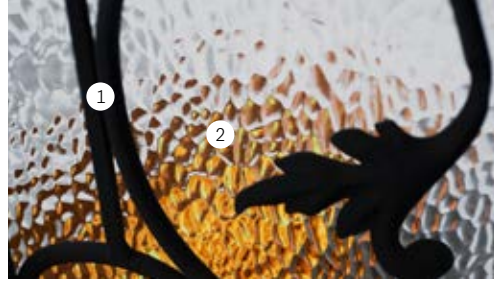

WISTERIA DOORGLASS

This Playful Wrought Iron Design Treats The Eye To Ever-Moving Shapes

WISTERIA DOORGLASS

This Playful Wrought Iron Design Treats The Eye To Ever-Moving Shapes

PRIVACY: 9/10

- 1. 16mm and 8mm Wrought Iron
- 2. Hammered Glass

RECTANGULAR TRANSOM

22x64
3100WI

22x80
3280WI

7x64
3026WI

8x80
2880WI

22x48
3248WI

8x48
3848WI

22x36
3089WI