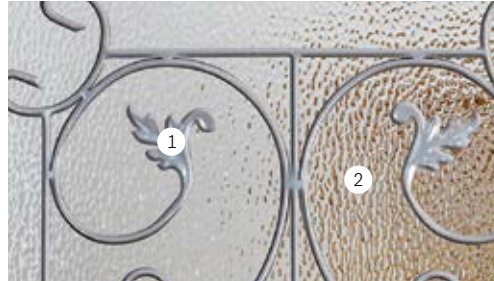

# VINEYARD DOORGLASS

This Modern Design Perfectly Accentuates The Entrance To Any Home

PRIVACY: 9/10

1. Silver Wrought Iron
2. Hammered Glass

22x64  
3100VI

7x64  
3026VI

22x48  
3248VI

8x48  
3848VI