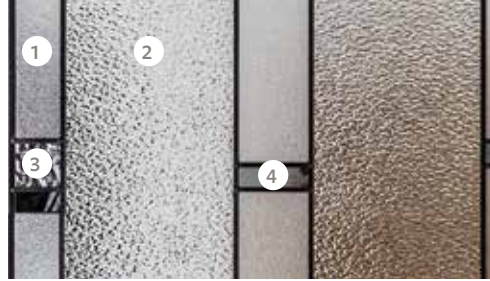

TRIDENT DOORGLASS

RSL

A Novatech Company

TRIDENT DOORGLASS

Borrowing from Craftsman style, this design provides a bold mix of strong textures punctuated by gray glass inserts to be the centerpiece of your home's facade.

PRIVACY: 5/5

1. Pear
2. Granite
3. Aqualite
4. Gray baroque glass

22 x 64

7 x 64

22 x 48

8 x 48

22 x 80

8 x 80