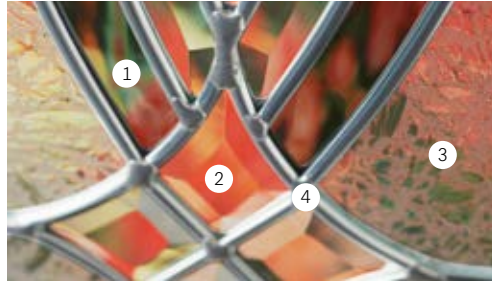

ROYAL DOORGLASS

A Regal Diamond Patterned Glass Providing Style And Privacy

ROYAL DOORGLASS

A Regal Diamond Patterned Glass Providing Style And Privacy

PRIVACY: 8/10

1. Gray Waterglass
2. Clear Bevel
3. Glue Chip
4. Zinc Caming

ALTERNATE GLUE CHIP
RECTANGULAR TRANSOM

ALTERNATE GLUE CHIP
ELLIPTICAL TRANSOM

22x64
3100RO

22x80
3280RO

7x64
3026RO
7x64
3026GC

8x80
2880RO

22x48
3248RO

8x48
3848RO