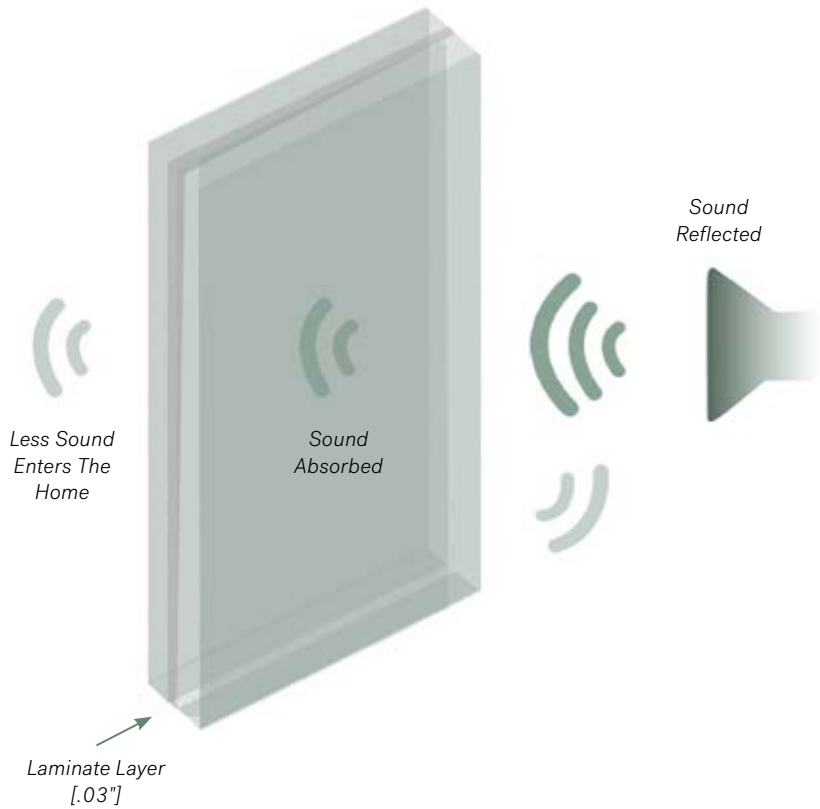

PROTECTOR GLASS

Ideal For Multi-Family Housing

RSL

A Novatech Company

PROTECTOR GLASS

Ideal For Multi-Family Housing

Sound Transmission Class or STC Rating, is a unit of measure describing how much sound is diminished across a partition or window. The higher the STC rating, the higher the noise reduction. Protector laminated doorglass has an STC rating up to 35. Ideal for multifamily housing, urban areas and housing near airports or highways.

STC 29
Without
Protector

22x64
Steel or
Fiberglass Doors

STC 35
With
Protector

22x64
Steel or
Fiberglass Doors

AVAILABLE IN:

COMMODITY

PRIVACY GLASS

BBG