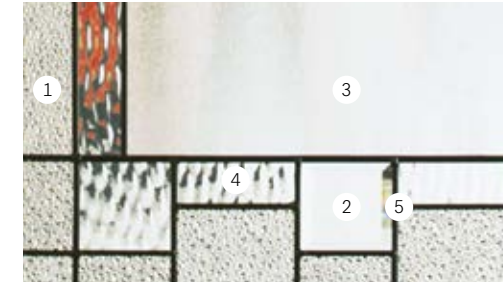

PORTRAIT DOORGLASS

Minimalist Design Provides Simplicity And Privacy

PRIVACY: 9/10

- 1. Pebble
- 2. Clear Bevel
- 3. Chinchilla
- 4. Waterglass
- 5. Black Patina Caming

22x64
3100PO
22x80
3280PO

7x64
3026PO
8x64
2040PO
8x80
2880PO