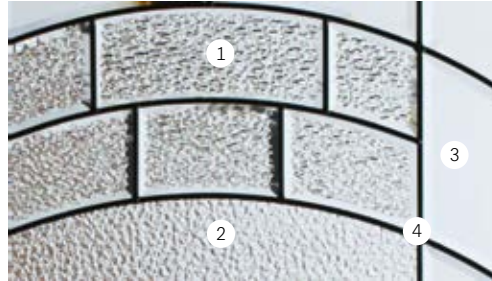

# PARAGON DOORGLASS

Elegant And Appealing Arch Top Design Provides Medium Privacy

**RSL**

A Novatech Company

# PARAGON DOORGLASS

Elegant And Appealing Arch Top Design Provides Medium Privacy

PRIVACY: 6/10

1. Beveled Granite
2. Granite
3. Clear Bevel
4. Black Patina Caming

22x64  
3100PA

7x64  
3026PA  
8x64  
2040PA