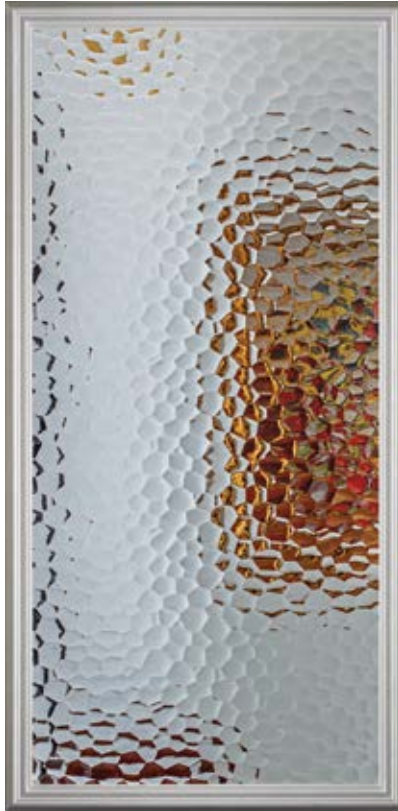

OCEANA DOORGLASS

Unique Patterned Glass With Soft Honeycomb Curves Provides Extra Privacy

A Novatech Company

OCEANA DOORGLASS

Unique Patterned Glass With Soft Honeycomb Curves Provides Extra Privacy

PRIVACY: 9/10

Honeycomb Textured Glass

22x64
3100OC

22x80
3280OC

7x64
3026OC

8x80
2880OC

22x48
3248OC

8x48
3848OC

22x36
3089OC