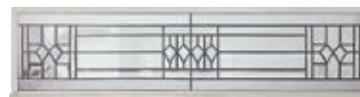

INFINITY DOORGLASS

Intersecting Arches And Bold Geometric Shapes Provide Medium Privacy

INFINITY DOORGLASS

Intersecting Arches And Bold Geometric Shapes Provide Medium Privacy

PRIVACY: 6/10

1. Clear Waterglass
2. Clear Bevel
3. Frosted Delta
4. Black Patina Caming

22x64
3100IN

7x64
3026IN

22x48
3248IN

8x48
3848IN

RECTANGULAR TRANSOM

RSL

A Novatech Company

800 257-8641 | RSLINC.com