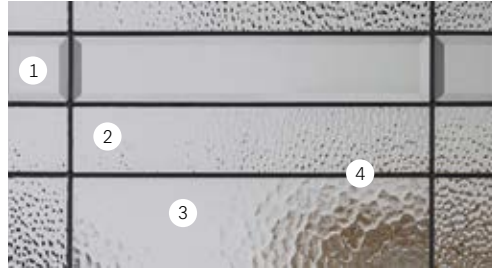

CELESTE DOORGLASS

A Delicate And Dignified Geometric Pattern Offers A Refined And Balanced Light Effect

CELESTE DOORGLASS

A Delicate And Dignified Geometric Pattern Offers A Refined And Balanced Light Effect

PRIVACY: 9/10

1. Clear Bevel
2. Hammered
3. Aqualite
4. Black Patina Caming

22x64
3100CE

7x64
3026CE

22x48
3248CE

8x48
3848CE

22x36
3089CE

8x36
3034CE