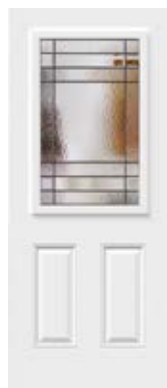

CELESTE DOORGLASS

A Delicate And Dignified Geometric Pattern Offers A Refined And Balanced Light Effect

CELESTE DOORGLASS

A Delicate And Dignified Geometric Pattern Offers A Refined And Balanced Light Effect

PRIVACY: 9/10

1. Clear Bevel
2. Hammered
3. Aqualite
4. Black Patina Caming

22x64
3100CE

7x64
3026CE

22x48
3248CE

8x48
3848CE

22x36
3089CE

8x36
3034CE