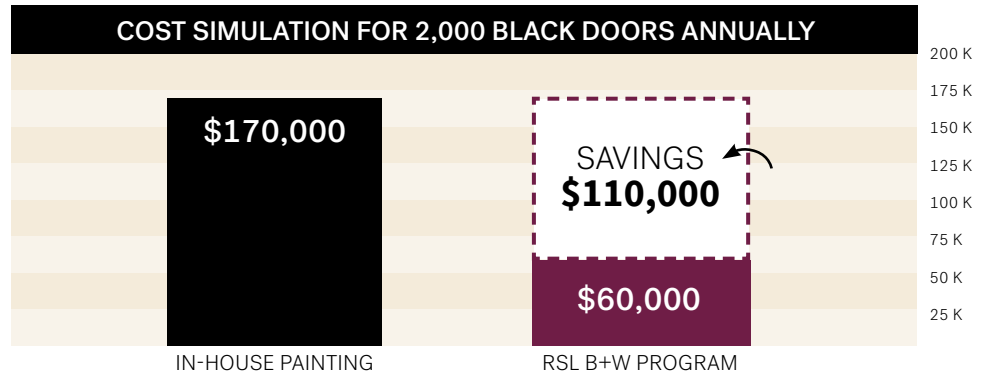

BLACK+WHITE

PROGRAM

Prefinished Doors Without The Need For A Paint Shop

A Novatech Company

BLACK+WHITE DOOR PROGRAM

Prefinished Black Exterior And White Interior doors
Featuring An Exterior Finish Of Heat Reflective Polyester Paint

ADVANTAGES

- Save prep time
- Quicker turnaround time to market
- Save money (more than 50%)
- More robust solution than black paint
- Black door skins use black steel

IN-HOUSE PAINTING		
	UNITARY	2,000 DOORS
PAINTING A DOOR	\$70	\$140,000
PAINTING A FRAME	\$15	\$30,000
TOTAL NET COST	\$85	\$170,000

RSL BLACK + WHITE PROGRAM		
	UNITARY	2,000 DOORS
B+W PANEL UPCHARGE	\$30	\$60,000
B+W FRAME	—	—
	\$30	\$60,000

ANNUAL SAVINGS
\$80,000
\$30,000
\$110,000

A Novatech Company