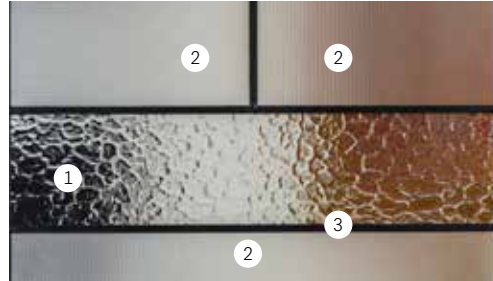

# AVENUE DOORGLASS

Minimalist and Urban Design That Provides a Retro Look

# AVENUE DOORGLASS

Minimalist and Urban Design That Provides a Retro Look

PRIVACY: 8/10

1. Feather
2. Screen
3. Black Caming

22x64  
3100AV

7x64  
3026AV

22x48  
3248AV

8x48  
3848AV