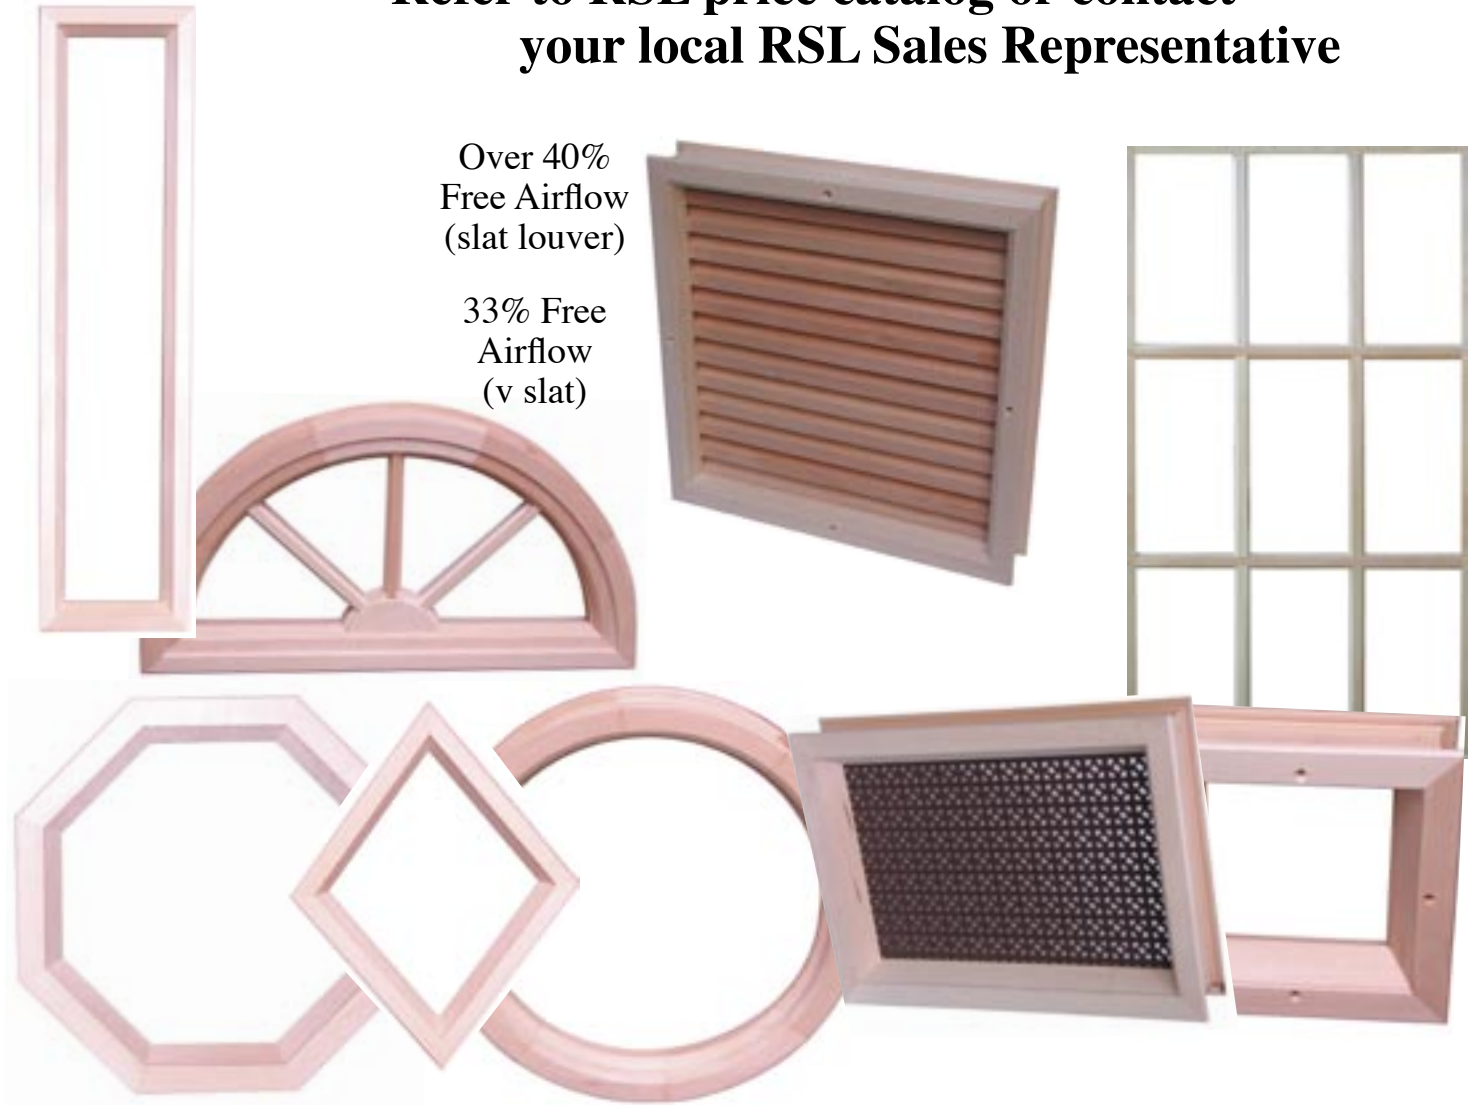

# The *First Choice* for Wood Millwork

- Handcrafted manufacturing since 1963
- Natural basswood and oak
- For all 1 3/4" and 1 3/8" doors
- Doorlights, louvers, grills and plants
- 100's of shapes and sizes
- Refer to RSL price catalog or contact your local RSL Sales Representative

Special moulding runs with dimensions up to 7" wide.

D-134

I-225

S-113

M-130

P-225

S-35

S-112

S-138

T-Bar